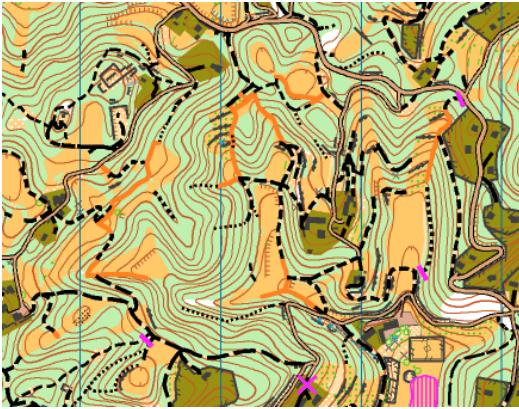

4-5-6 April 2018 Info - MTBO Training Camp

Pozzolo

There will be three days of training based in Pozzolo di Villaga (map of WMTBO middle 2011) at "Agriturismo Valle Verde".

Other training maps will be Alonte and Brendola. Alonte was the 2011 relay and Brendola was a WMTBO Training map. They are all just a few kilometers from the base. (see map)