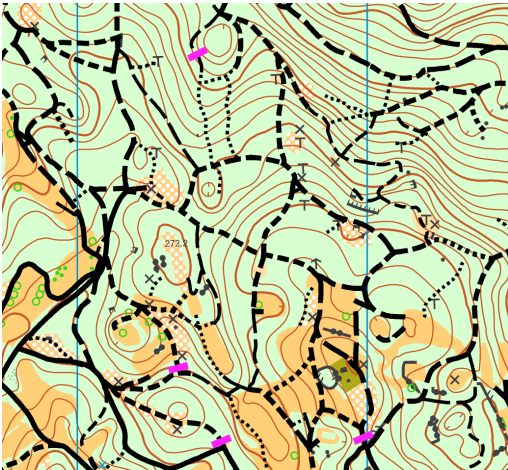

4-5-6 April 2018 Info - MTBO Training Camp

Pozzolo

There will be three days of training based in Pozzolo di Villaga (map of WMTBO middle 2011) at "Agriturismo Valle Verde".

Other training maps will be Alonte and Brendola. Alonte was the 2011 relay and Brendola was a WMTBO Training map. They are all just a few kilometers from the base. (see map)

Prices for accommodation are € 30 per day per person in a double room with breakfast or € 45 for half board. For accommodation contact directly <http://www.agriturismovalverde.it/ita/contacts.html>

Brendola

The prices for training are 5 euros for each - we expect two workouts organized per day.

Indicate in advance the number and level of the participants (if only Elite or even Youth / Junior) to prepare an appropriate training.

for information:

Bepi Simoni(bepis59@gmail.com)

Alonte